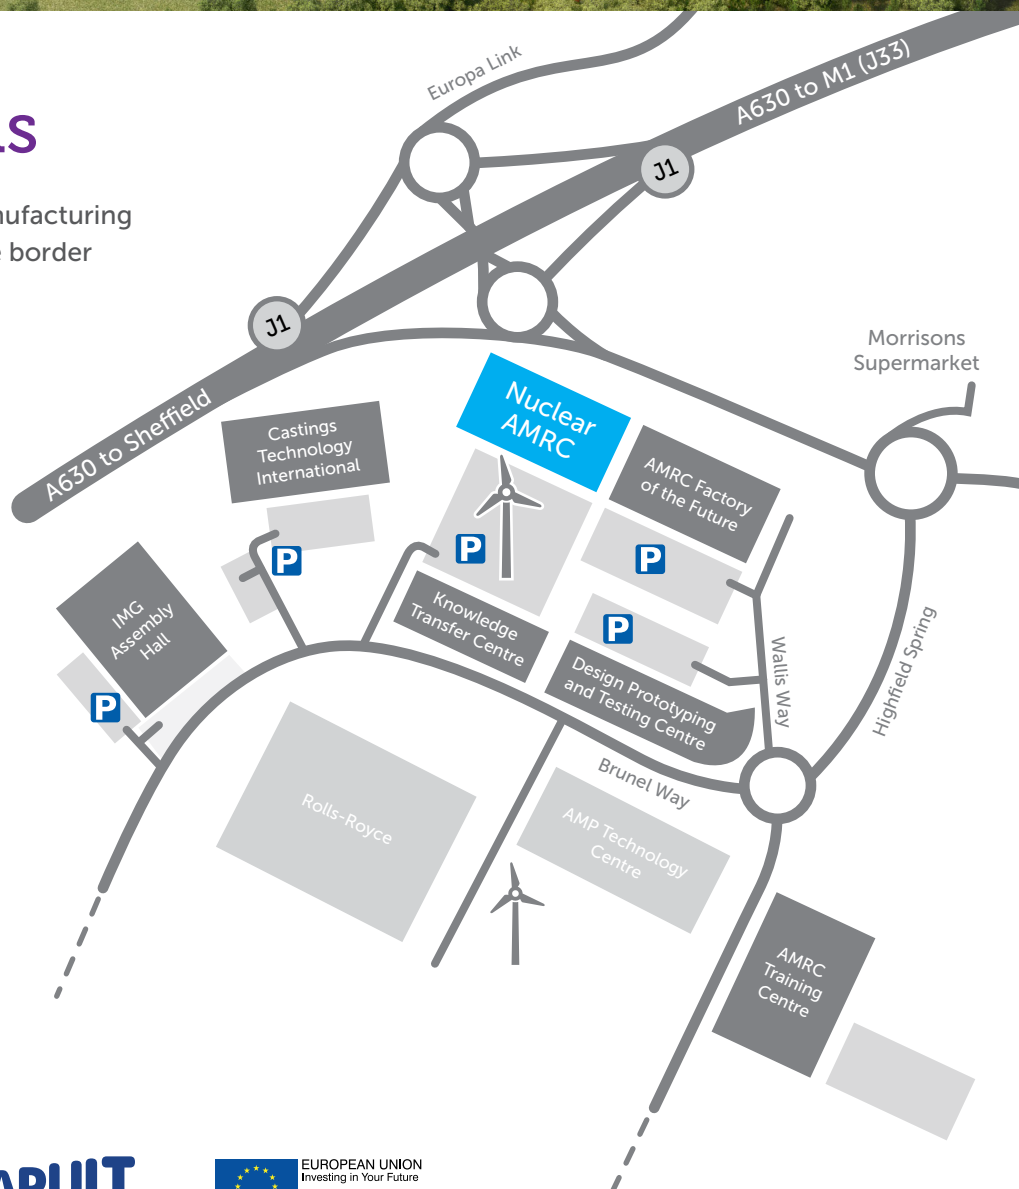

Supported by the
Regional Growth Fund

CATAPULT
High Value Manufacturing

EUROPEAN UNION
Investing in Your Future
European Regional
Development Fund 2007-13