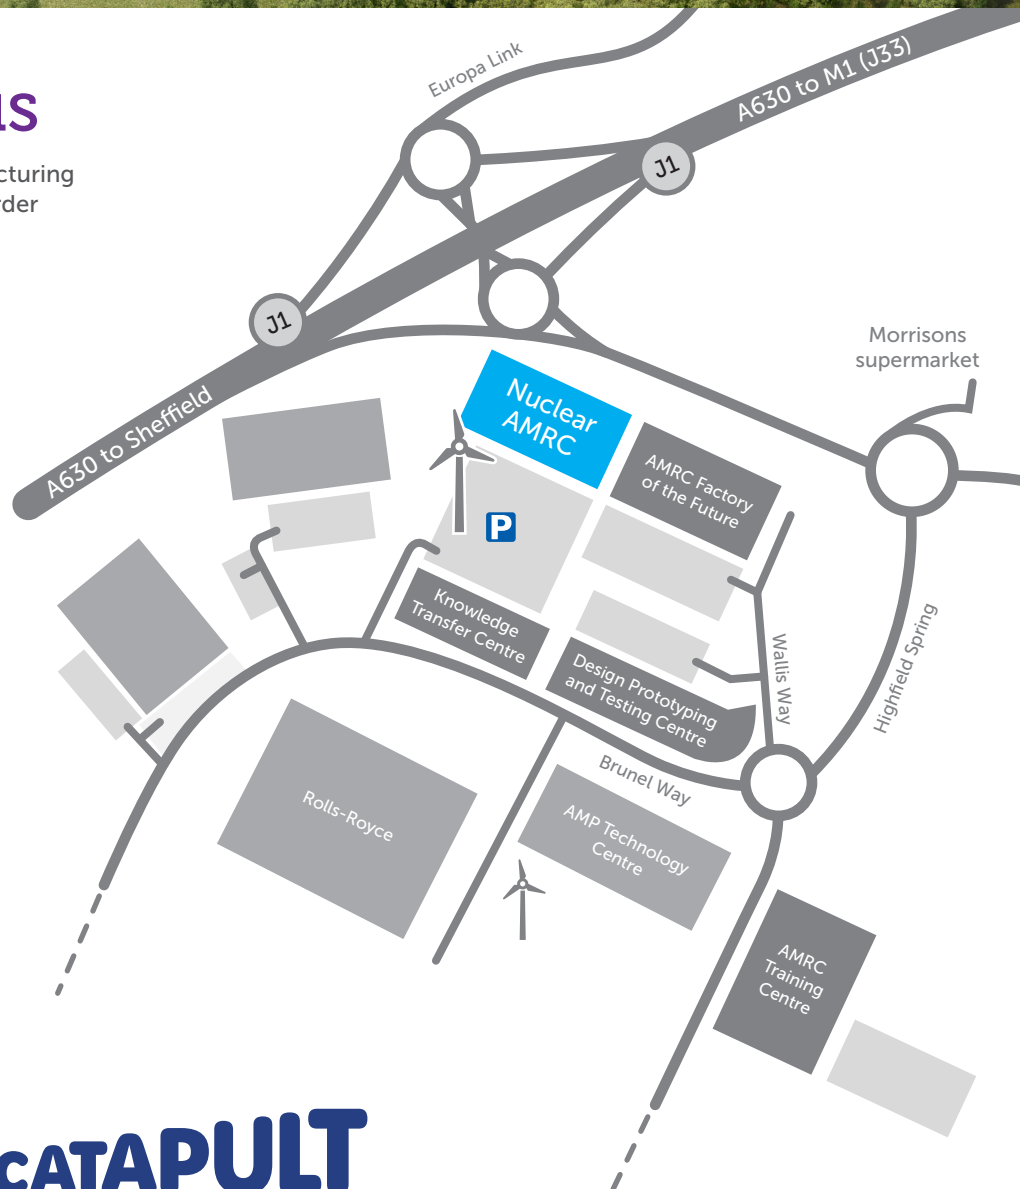

NUCLEAR AMRC

How to find us

We are located on the Advanced Manufacturing Park (AMP) in South Yorkshire, on the border of Sheffield and Rotherham.

The AMP is just off junction 33 of the M1, and clearly signed from the A630 Sheffield Parkway.

Satnav: please use 'S60 5TZ' which will bring you to our campus.

Look for our large wind turbine. There is a small visitor car park at the entrance to the Nuclear AMRC car park, before the barrier.

If full, buzz at the barrier and you should be able to find a space in the main Nuclear AMRC car park. Please do not park on the road.

Nuclear AMRC
University of Sheffield
Advanced Manufacturing Park
Brunel Way, Rotherham S60 5WG

0114 222 9900

enquiries@namrc.co.uk

namrc.co.uk

University of
Sheffield

CATAPULT
High Value Manufacturing