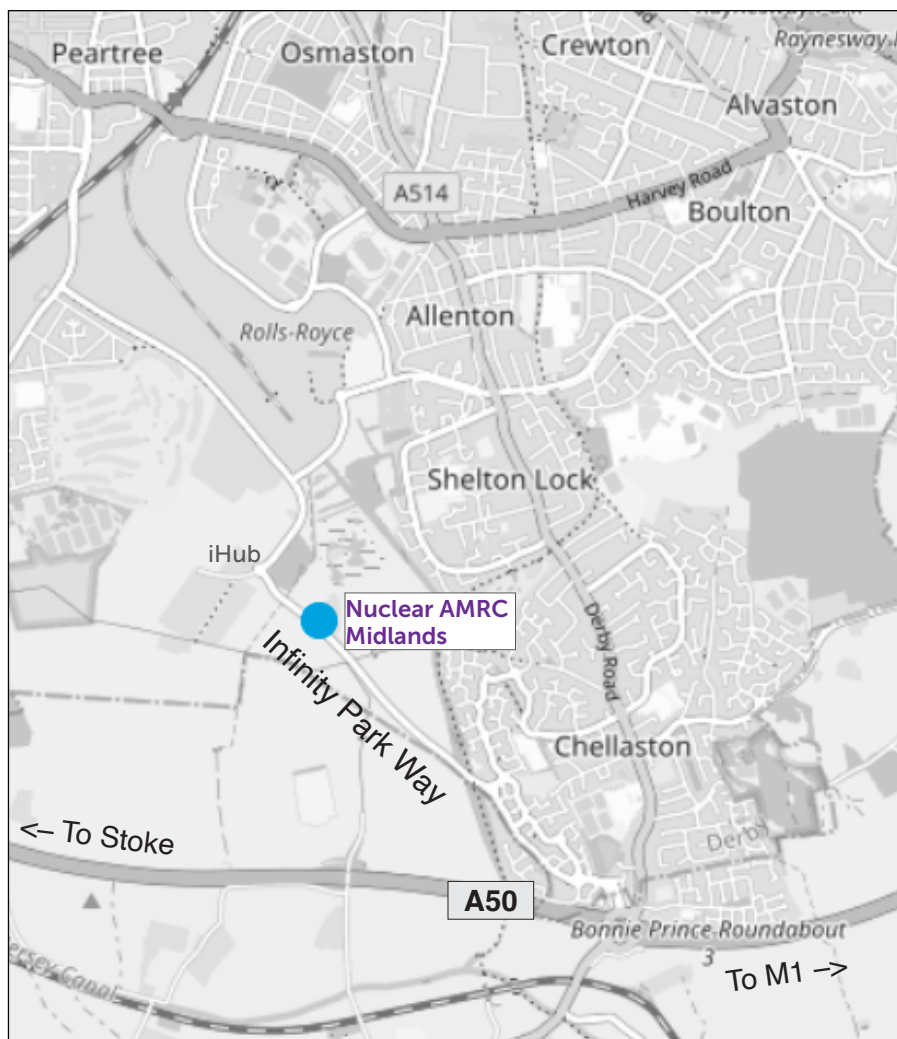

© OpenStreetMap